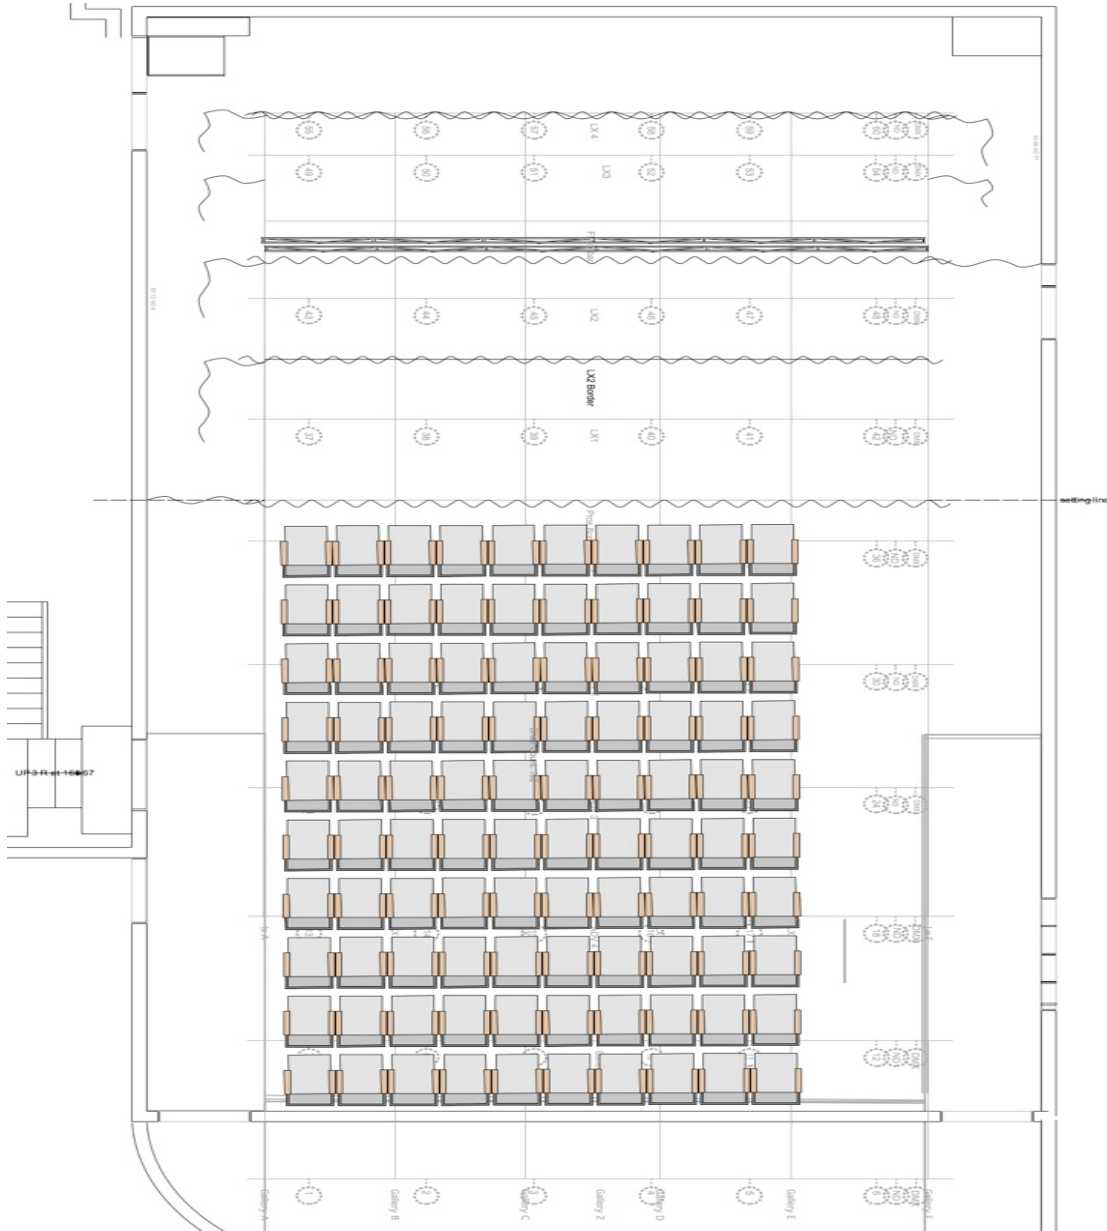

JOHN LYONS THEATRE

Technical list

johnlyonstheatre@citylit.ac.uk

Auditorium Measurements
Empty space 9m x 13m (with cyc)
Stage area 7m (w) x 5m (D)
Wings and crossover 1m wide

Lighting equipment

Control equipment

ETC ION 1024 channel

72 ways of ETC Colour source Dimming

8ways of hot power in rig

Intelligent lanterns

2 x Chauvet Maverick MK 2 Spots

4 x Chauvet Maverick MK 2 Washes

Generic lanterns

4 x Cantata PC's

4 x Source 4 Parnels (rigged as House LX)

7 x Birdies

1 x UV striplight

25 x 1m 15a TRS

2 x 2m 15a TRS

11 x 3m 15a TRS

4 x 5m 15a TRS

12 x 10m 15a TRS